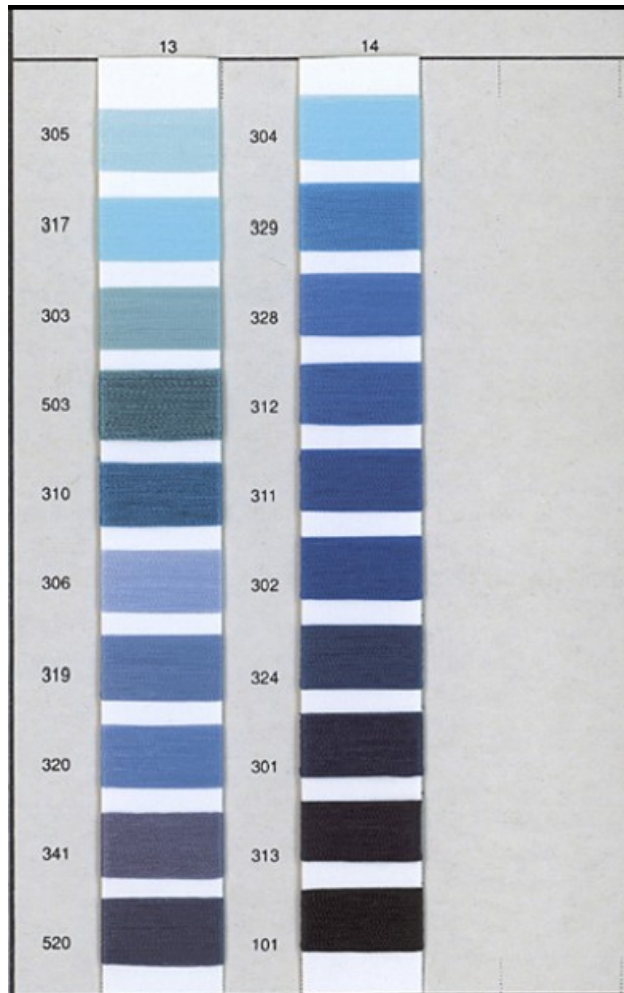

Below are images of the thread selection here at Edge Automotive.  
There are 140 shades to choose from for your interior.

These colors are a rough guide, True color may vary from screen to screen due to different settings.

These colors are a rough guide, True color may vary from screen to screen due to different settings.

These colors are a rough guide, True color may vary from screen to screen due to different settings.