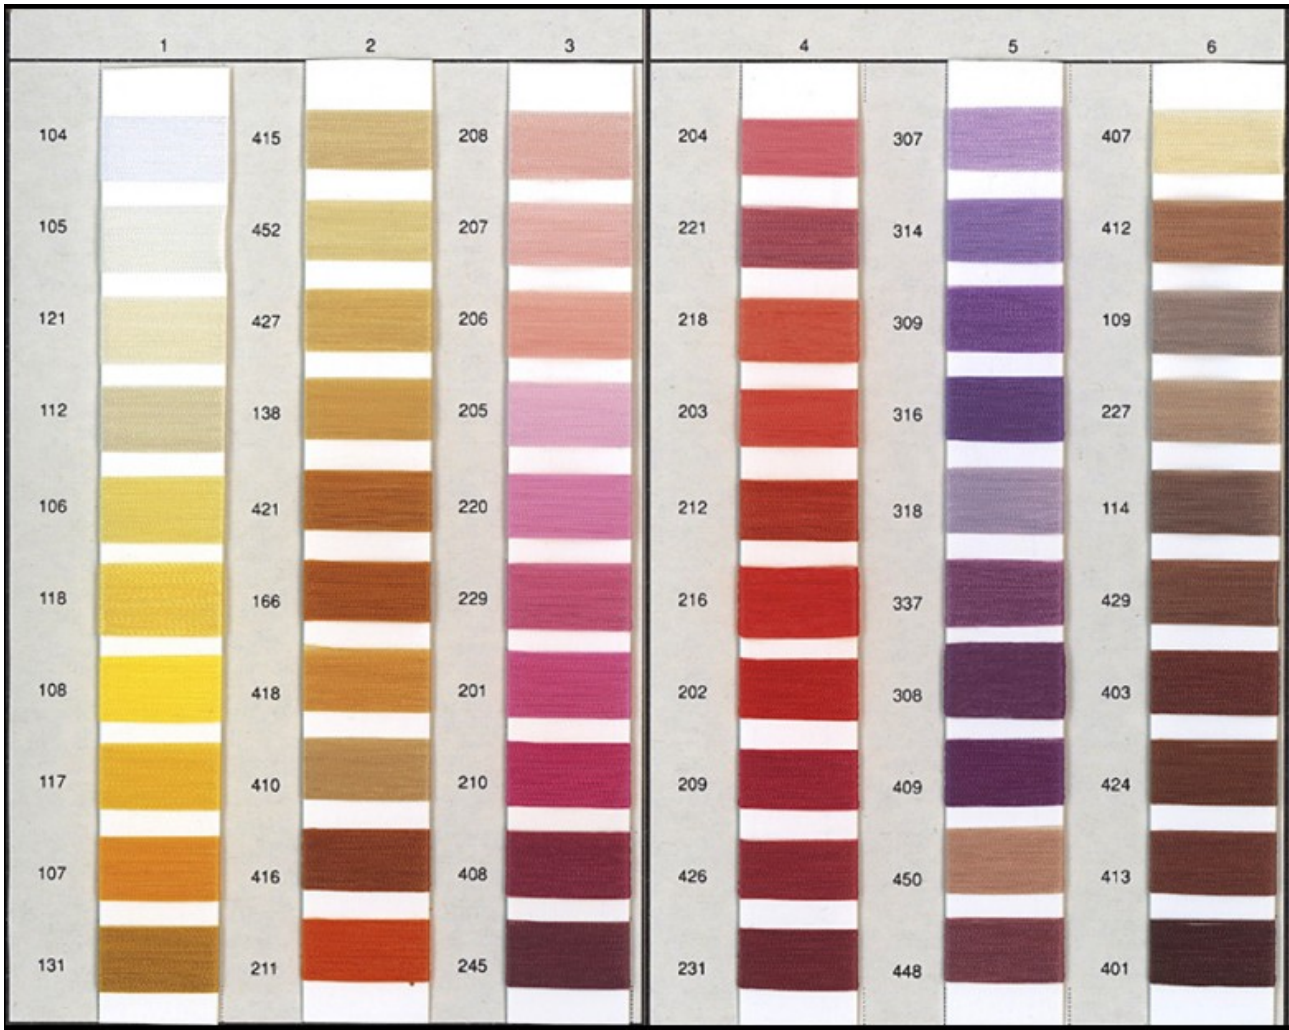

Below are images of the thread selection here at Edge Automotive.  
There are 140 shades to choose from for your interior.

These colors are a rough guide, True color may vary from screen to screen due to different settings.

These colors are a rough guide, True color may vary from screen to screen due to different settings.

These colors are a rough guide, True color may vary from screen to screen due to different settings.